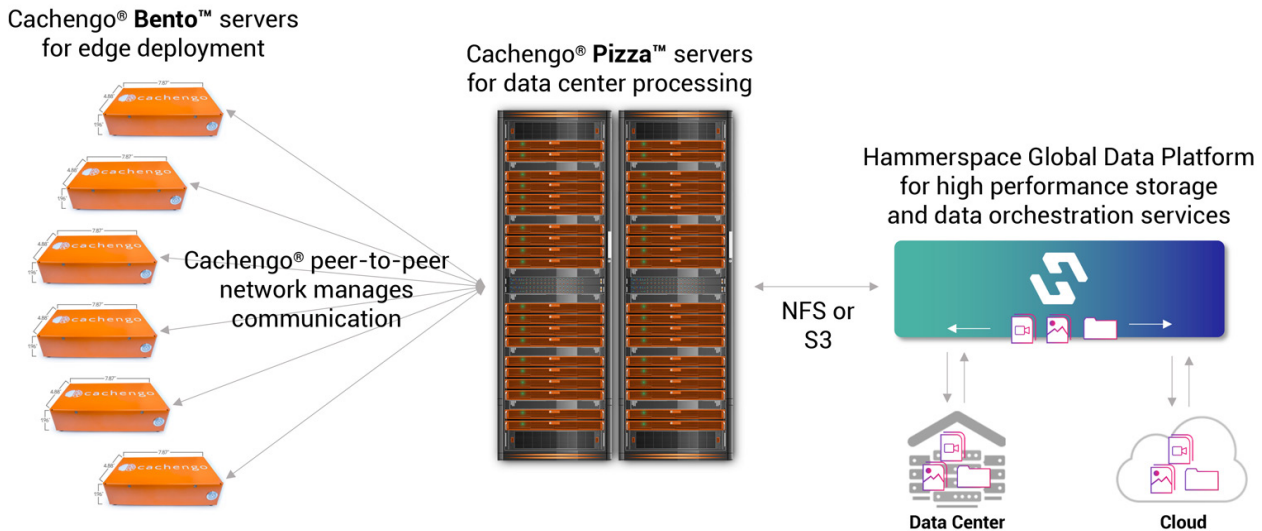

Cachengo® and Hammerspace Partnership

How it Works?

1. Trusted and encrypted communication channels allow real-time data acquisition.
2. AI and analytics are actionable anywhere throughout deployment, whether at the edge or in the cloud.
3. Raw and calculated data is now shared through Cachengo’s peer-to-peer encrypted and trusted model called [Rent-a-Node™](#). The world’s-first proprietary data management solution that decentralizes and democratizes AI, compute, and storage – fundamentally changing the economics of how customers use the public cloud.
4. Once files are stored in Hammerspace, “Hammerspace Data Orchestration” services automate the flow of data across storage systems, sites, and clouds.

The Benefits

Unified Solution for Edge-Core-Cloud: Capture and analyze at the edge, then store and orchestrate across data center and cloud environments

Energy –Efficient Compute Platform: Cachengo’s integrated compute platform provides energy-efficient and compact designs for edge and data center deployments

Gain Actionable Insights at the Source: Use compact Cachengo® Bento™ boxes for real-time edge data capture and analysis

Automate Data Flow Between On-Premises and Cloud: Hammerspace Data Orchestration services automate the flow of data within the Hammerspace Global Data Platform, which can span sites, clouds, and any storage

Cachengo, Inc.

9575 Highway 22
Huntingdon, TN 38344
www.cachengo.com

©2024 Cachengo, Inc. All rights reserved. References in this publication to Cachengo® products and/or software do not imply that they will be made available in all countries/territories. Product specifications provided are sample specifications and do not constitute a warranty. Actual specifications for unique part numbers may vary. Images shown may vary from actual products. Email info@cachengo.com for more information.